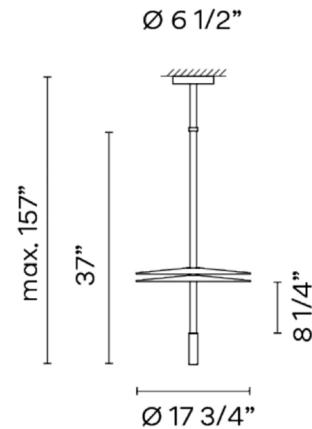

CLICK TO VIEW PRODUCT

Notes: