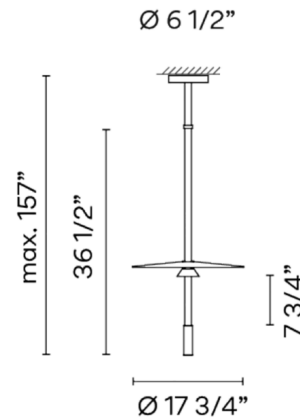

CLICK TO VIEW PRODUCT

Notes: