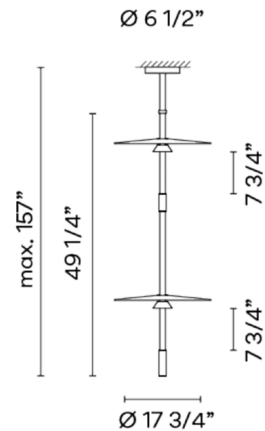

CLICK TO VIEW PRODUCT

Notes: