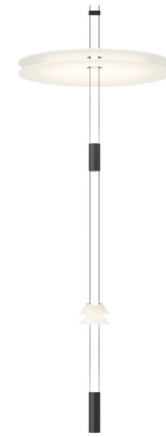

Lightology

lightology.com
866-954-4489
06-04-26

Project: _____
 Company: _____
 Location: _____ Fixture Type: _____
 SPEC #: **VIB1415178**
 Approved On: _____ Approved By: _____

Flamingo 1590 Mini Pendant By Vibia

Description

The Flamingo 1590 Mini Pendant offers a deconstructed take on classic pendant designs for a unique, avant-garde aesthetic. The light source is suspended below the diffuser shades and directs light both upwards and downwards, creating a soothing mix of direct and indirect light. The small and large diffusers can be rearranged to create customized configurations.

Specifications

COLOR	White
BODY FINISH	Black
WATTAGE	9W
DIMMER	Low Voltage Electronic
DIMENSIONS	17.75"W x 49.25"H
INTEGRATED LED MODULE	3 x LED/3W/120-277V LED
COUNTRY OF ORIGIN	Spain

Technical Information

COLOR RENDERING	90 CRI
LAMP COLOR	2700K
LUMENS/WATT	384.00
LUMINOUS FLUX	1152 lumens

Shown in black / white

CLICK TO VIEW PRODUCT

Notes: