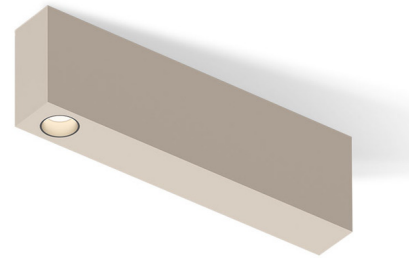

Lightology

lightology.com
866-954-4489
04-21-26

Project: _____

Company: _____

Location: _____ Fixture Type: _____

SPEC #: **VIB1415183**

Approved On: _____ Approved By: _____

Offset Accent Downlight

By Vibia

Description

The Offset Accent Downlight features a slim, minimalist silhouette that directs light downwards from the ceiling. Offset's simple shape is perfect as an unobtrusive spotlight to highlight specific parts of a room. Includes square backplate to cover US junction box (not pictured), as well as a mud-in kit for trimless installation in drywall. TRIAC dimmable.

Specifications

COLOR . . . . . N/A
BODY FINISH . . . . . Beige
WATTAGE 4.3W
DIMMER . . . . . Standard 120V
DIMENSIONS . . . . . 9.75"W x 2.75"H x 1.5"D
INTEGRATED LED MODULE . . . . . 1 x LED/4.3W/120-230V LED
COUNTRY OF ORIGIN . . . . . Spain

Technical Information

COLOR RENDERING . . . . . 90 CRI
LAMP COLOR 2700K
LUMENS/WATT 104.88
LUMINOUS FLUX . . . . . 451 lumens

Shown in beige