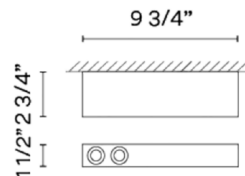

CLICK TO VIEW PRODUCT

Notes: