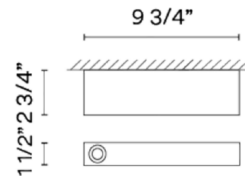

CLICK TO VIEW PRODUCT

Notes: