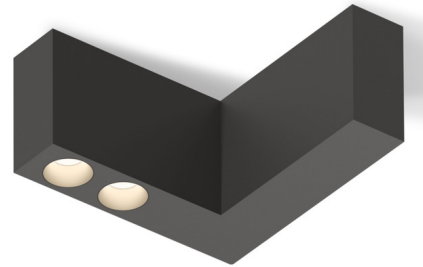

### Description

The Offset L Accent Downlight features a slim, minimalist silhouette that directs light downwards from the ceiling. Offset's simple L-shape is perfect as an unobtrusive spotlight to highlight specific parts of a room. Includes square backplate to cover US junction box (not pictured), as well as a mud-in kit for trimless installation in drywall. TRIAC dimmable.

### Specifications

|                       |                           |
|-----------------------|---------------------------|
| COLOR                 | N/A                       |
| BODY FINISH           | Black                     |
| WATTAGE               | 8.6W                      |
| DIMMER                | Standard 120V             |
| DIMENSIONS            | 6"W x 2.75"H x 6"D        |
| INTEGRATED LED MODULE | 2 x LED/4.3W/120-230V LED |
| COUNTRY OF ORIGIN     | Spain                     |