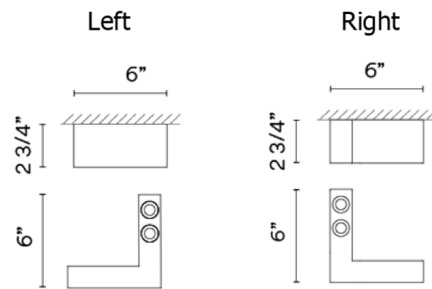

### Description

The Offset L Accent Downlight features a slim, minimalist silhouette that directs light downwards from the ceiling. Offset's simple L-shape is perfect as an unobtrusive spotlight to highlight specific parts of a room. Includes square backplate to cover US junction box (not pictured), as well as a mud-in kit for trimless installation in drywall. TRIAC dimmable.

### Specifications

|                       |                           |
|-----------------------|---------------------------|
| COLOR                 | N/A                       |
| BODY FINISH           | Black                     |
| WATTAGE               | 8.6W                      |
| DIMMER                | Standard 120V             |
| DIMENSIONS            | 6"W x 2.75"H x 6"D        |
| INTEGRATED LED MODULE | 2 x LED/4.3W/120-230V LED |
| COUNTRY OF ORIGIN     | Spain                     |