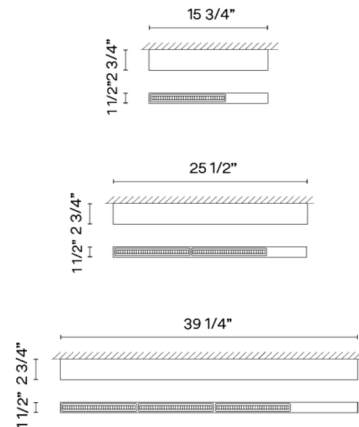

### Description

The Offset Linear High Comfort Ceiling Light features a slim, minimalist silhouette with a high comfort diffuser to produce pleasant illumination while reducing glare. While Offset's simple shape is perfect as an unobtrusive fixture in any space, it is particularly striking when used in a grouping of multiple fixtures on the ceiling. Includes square backplate to cover US junction box (not pictured), as well as a mud-in kit for trimless installation in drywall.

### Specifications

COLOR	N/A
BODY FINISH	Warm White
WATTAGE	13.7W
DIMMER	0-10V
DIMENSIONS	15.75"W x 2.75"H x 1.5"D
INTEGRATED LED MODULE	1 x LED/13.7W/120-230V LED
COUNTRY OF ORIGIN	Spain

### Technical Information

COLOR RENDERING	90 CRI
LAMP COLOR	2700K
LUMENS/WATT	122.19
LUMINOUS FLUX	1674 lumens

Shown in warm white

CLICK TO VIEW PRODUCT

Notes: