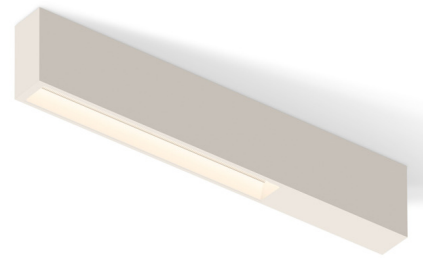

Lightology

lightology.com
866-954-4489
04-16-26

Project: _____
Company: _____
Location: _____ Fixture Type: _____
SPEC #: **VIB1415205**
Approved On: _____ Approved By: _____

Offset Linear High Comfort Ceiling Light By Vibia

Description

The Offset Linear High Comfort Ceiling Light features a slim, minimalist silhouette with a high comfort diffuser to produce pleasant illumination while reducing glare. While Offset's simple shape is perfect as an unobtrusive fixture in any space, it is particularly striking when used in a grouping of multiple fixtures on the ceiling. Includes square backplate to cover US junction box (not pictured), as well as a mud-in kit for trimless installation in drywall.

Specifications

COLOR	N/A
BODY FINISH	Warm White
WATTAGE	13.7W
DIMMER	0-10V
DIMENSIONS	15.75"W x 2.75"H x 1.5"D
INTEGRATED LED MODULE	1 x LED/13.7W/120-230V LED
COUNTRY OF ORIGIN	Spain

Technical Information

COLOR RENDERING	90 CRI
LAMP COLOR	2700K
LUMENS/WATT	122.19
LUMINOUS FLUX	1674 lumens