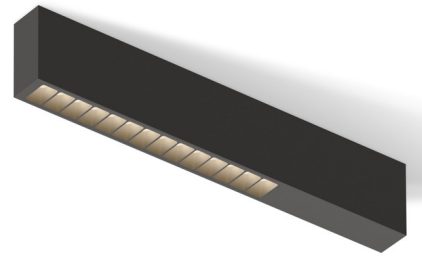

Lightology

lightology.com
866-954-4489
04-22-26

Project: _____

Company: _____

Location: _____ Fixture Type: _____

SPEC #: **VIB1415209**

Approved On: _____ Approved By: _____

Offset Linear Low Glare / High Efficiency Ceiling Light

By Vibia

Description

The Offset Linear Low Glare / High Efficiency Ceiling Light features a slim, minimalist silhouette and offers bright, high performance lighting with minimal glare. While Offset's simple shape is perfect as an unobtrusive fixture in any space, it is particularly striking when used in a grouping of multiple fixtures on the ceiling. Includes square backplate to cover US junction box (not pictured), as well as a mud-in kit for trimless installation in drywall.

Specifications

COLOR N/A
BODY FINISH Black
WATTAGE 13.7W
DIMMER 0-10V
DIMENSIONS 15.75"W x 2.75"H x 1.5"D
INTEGRATED LED MODULE 1 x LED/13.7W/120-230V LED
COUNTRY OF ORIGIN Spain

Technical Information

COLOR RENDERING 90 CRI
LAMP COLOR 2700K
LUMENS/WATT 122.19
LUMINOUS FLUX 1674 lumens

Shown in black

CLICK TO VIEW PRODUCT

Notes: