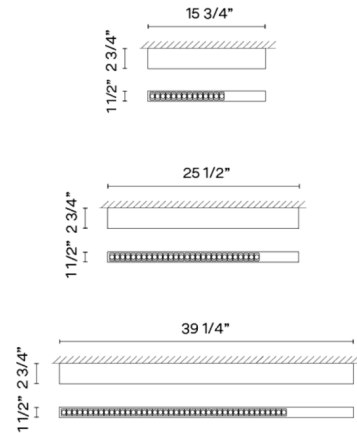

By Vibia

Description

The Offset Linear Low Glare / High Efficiency Ceiling Light features a slim, minimalist silhouette and offers bright, high performance lighting with minimal glare. While Offset's simple shape is perfect as an unobtrusive fixture in any space, it is particularly striking when used in a grouping of multiple fixtures on the ceiling. Includes square backplate to cover US junction box (not pictured), as well as a mud-in kit for trimless installation in drywall.

Specifications

COLOR N/A
BODY FINISH Black
WATTAGE 13.7W
DIMMER 0-10V
DIMENSIONS 15.75"W x 2.75"H x 1.5"D
INTEGRATED LED MODULE 1 x LED/13.7W/120-230V LED
COUNTRY OF ORIGIN Spain

Technical Information

COLOR RENDERING 90 CRI
LAMP COLOR 2700K
LUMENS/WATT 122.19
LUMINOUS FLUX 1674 lumens

Shown in black

CLICK TO VIEW PRODUCT

Notes: