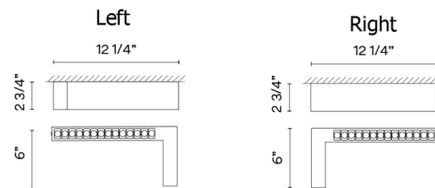

CLICK TO VIEW PRODUCT

Notes: