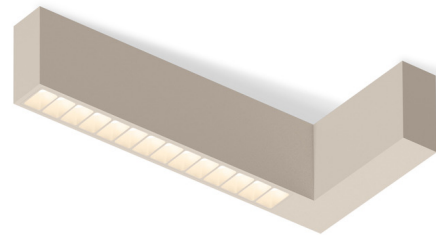

Lightology

lightology.com
866-954-4489
06-04-26

Project: _____

Company: _____

Location: _____ Fixture Type: _____

SPEC #: **VIB1415249**

Approved On: _____ Approved By: _____

Offset L Low Glare / High Efficiency Ceiling Light By Vibia

Description

The Offset L Low Glare / High Efficiency Ceiling Light features a slim, minimalist silhouette and offers bright, high performance lighting with minimal glare. While Offset's simple shape is perfect as an unobtrusive fixture in any space, it is particularly striking when used in a grouping of multiple fixtures on the ceiling. Includes square backplate to cover US junction box (not pictured), as well as a mud-in kit for trimless installation in drywall.

Shown in beige

Specifications

COLOR	N/A
BODY FINISH	Beige
WATTAGE	13.7W
DIMMER	0-10V
DIMENSIONS	12.25"W x 2.75"H x 6"D
INTEGRATED LED MODULE	1 x LED/13.7W/120-230V LED
COUNTRY OF ORIGIN	Spain

Technical Information