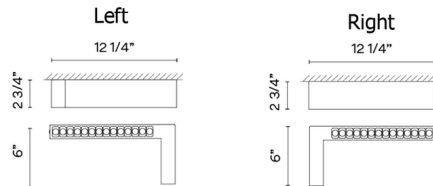

Description

The Offset L Low Glare / High Efficiency Ceiling Light features a slim, minimalist silhouette and offers bright, high performance lighting with minimal glare. While Offset's simple shape is perfect as an unobtrusive fixture in any space, it is particularly striking when used in a grouping of multiple fixtures on the ceiling. Includes square backplate to cover US junction box (not pictured), as well as a mud-in kit for trimless installation in drywall.

Shown in beige

Specifications

COLOR	N/A
BODY FINISH	Beige
WATTAGE	13.7W
DIMMER	0-10V
DIMENSIONS	12.25"W x 2.75"H x 6"D
INTEGRATED LED MODULE	1 x LED/13.7W/120-230V LED
COUNTRY OF ORIGIN	Spain

Technical Information