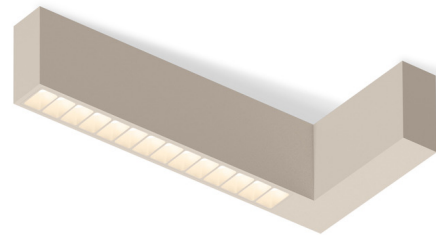

Lightology

lightology.com
866-954-4489
04-13-26

Project: _____
Company: _____
Location: _____ Fixture Type: _____
SPEC #: **VIB1415249**
Approved On: _____ Approved By: _____

Offset L Low Glare / High Efficiency Ceiling Light By Vibia

Description

The Offset L Low Glare / High Efficiency Ceiling Light features a slim, minimalist silhouette and offers bright, high performance lighting with minimal glare. While Offset's simple shape is perfect as an unobtrusive fixture in any space, it is particularly striking when used in a grouping of multiple fixtures on the ceiling. Includes square backplate to cover US junction box (not pictured), as well as a mud-in kit for trimless installation in drywall.

Specifications

COLOR	N/A
BODY FINISH	Beige
WATTAGE	13.7W
DIMMER	0-10V
DIMENSIONS	12.25"W x 2.75"H x 6"D
INTEGRATED LED MODULE	1 x LED/13.7W/120-230V LED
COUNTRY OF ORIGIN	Spain

Technical Information

COLOR RENDERING	90 CRI
LAMP COLOR	2700K
LUMENS/WATT	122.19
LUMINOUS FLUX	1674 lumens