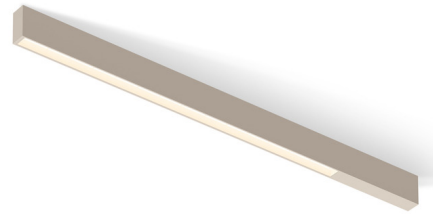

Lightology

lightology.com
866-954-4489
04-22-26

Project: _____

Company: _____

Location: _____ Fixture Type: _____

SPEC #: **VIB1415267**

Approved On: _____ Approved By: _____

Offset Linear Ceiling Light

By Vibia

Description

The Offset Linear Ceiling Light features a slim, minimalist silhouette and provides uniform, diffused illumination. While Offset's simple shape is perfect as an unobtrusive fixture in any space, it is particularly striking when used in a grouping of multiple fixtures on the ceiling. Includes square backplate to cover US junction box (not pictured), as well as a mud-in kit for trimless installation in drywall.

Shown in beige

Specifications

COLOR	N/A
BODY FINISH	Beige
WATTAGE	20.6W
DIMMER	0-10V
DIMENSIONS	49.25"W x 2.75"H x 1.5"D
INTEGRATED LED MODULE	1 x LED/20.6W/120-230V LED
COUNTRY OF ORIGIN	Spain

Technical Information