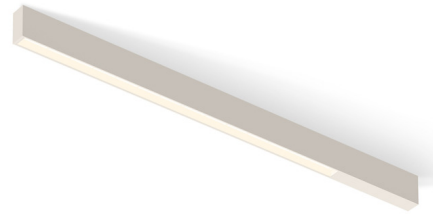

## Offset Linear Ceiling Light

By Vibia

### Description

The Offset Linear Ceiling Light features a slim, minimalist silhouette and provides uniform, diffused illumination. While Offset's simple shape is perfect as an unobtrusive fixture in any space, it is particularly striking when used in a grouping of multiple fixtures on the ceiling. Includes square backplate to cover US junction box (not pictured), as well as a mud-in kit for trimless installation in drywall.

### Specifications

COLOR	N/A
BODY FINISH	Warm White
WATTAGE	41.2W
DIMMER	0-10V
DIMENSIONS	88.5"W x 2.75"H x 1.5"D
INTEGRATED LED MODULE	1 x LED/41.2W/120-230V LED
COUNTRY OF ORIGIN	Spain