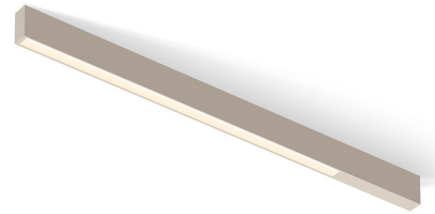

Lightology

lightology.com
866-954-4489
05-25-26

Project: _____

Company: _____

Location: _____ Fixture Type: _____

SPEC #: **VIB1415274**

Approved On: _____ Approved By: _____

Offset Linear Ceiling Light

By Vibia

Description

The Offset Linear Ceiling Light features a slim, minimalist silhouette and provides uniform, diffused illumination. While Offset's simple shape is perfect as an unobtrusive fixture in any space, it is particularly striking when used in a grouping of multiple fixtures on the ceiling. Includes square backplate to cover US junction box (not pictured), as well as a mud-in kit for trimless installation in drywall.

Shown in beige

Specifications

COLOR	N/A
BODY FINISH	Beige
WATTAGE	41.2W
DIMMER	0-10V
DIMENSIONS	88.5"W x 2.75"H x 1.5"D
INTEGRATED LED MODULE	1 x LED/41.2W/120-230V LED
COUNTRY OF ORIGIN	Spain

Technical Information