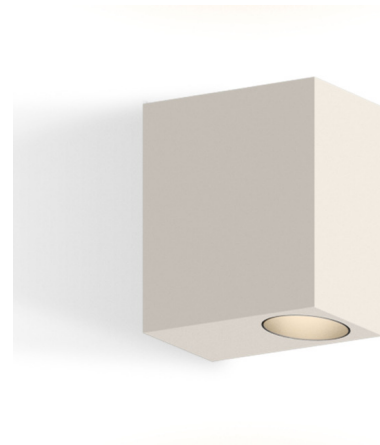

Lightology

lightology.com
866-954-4489
04-24-26

Project: _____

Company: _____

Location: _____ Fixture Type: _____

SPEC #: **VIB1415279**

Approved On: _____ Approved By: _____

Offset Wall Sconce

By Vibia

Description

The Offset Wall Sconce features a minimalist silhouette that directs light upwards and downwards. Offset's simple shape can be used to create repetitive motifs and patterns of light and shadow along the wall. Includes square backplate to cover US junction box (not pictured), as well as a mud-in kit for trimless installation in drywall.

Specifications

COLOR	N/A
BODY FINISH	Warm White
WATTAGE	8.6W
DIMMER	Not Dimmable
DIMENSIONS	1.5"W x 3.25"H x 2.75"D
INTEGRATED LED MODULE	2 x LED/4.3W/120-230V LED
COUNTRY OF ORIGIN	Spain

Technical Information

COLOR RENDERING	90 CRI
LAMP COLOR	2700K
LUMENS/WATT	104.88
LUMINOUS FLUX	451 lumens

Shown in warm white