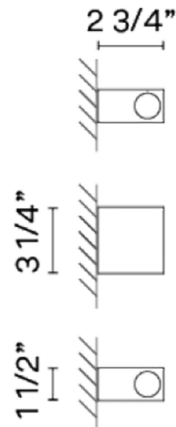

CLICK TO VIEW PRODUCT

Notes: