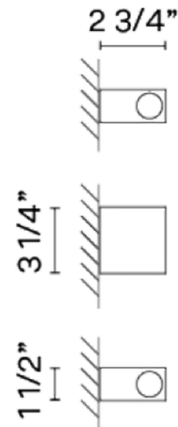

CLICK TO VIEW PRODUCT

Notes: