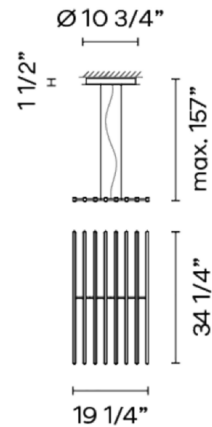

Shown in american walnut