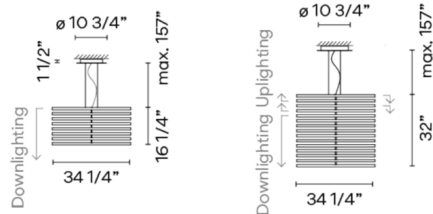

CLICK TO VIEW PRODUCT

Notes: