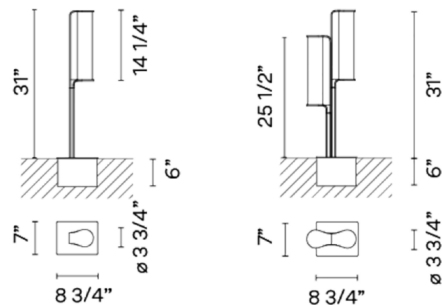

Lightology

lightology.com
866-954-4489
06-17-26

Project: _____
Company: _____
Location: _____ Fixture Type: _____
SPEC #: **VIB1415320**
Approved On: _____ Approved By: _____

Class Outdoor Bollard By Vibia

Description

The Class Outdoor Bollard features a cylindrical, ridged glass diffuser that evokes the soaring lines of early 20th century Art Deco designs. The cylinder houses an integrated LED strip to produce warm, pleasant lighting, and it is supported by a sleek aluminum stem. Rather than merely blending into the environment, Class will stand out as a decorative element. Includes TRIAC dimmable remote driver which can be installed up to 30 feet from the fixture (cable not included).

Specifications

COLOR . . . . . Clear
BODY FINISH . . . . . Black
WATTAGE 4.3W
DIMMER . . . . . Standard 120V
DIMENSIONS . . . . . 8.75"W x 31"H x 7"D
INTEGRATED LED MODULE . . . . . 1x LED/4.3W/120V LED
COUNTRY OF ORIGIN . . . . . Spain

Technical Information

COLOR RENDERING . . . . . 90 CRI
LAMP COLOR 2700K
LUMENS/WATT 276.28
LUMINOUS FLUX . . . . . 1188 lumens

Shown in black / clear

CLICK TO VIEW PRODUCT

Notes: