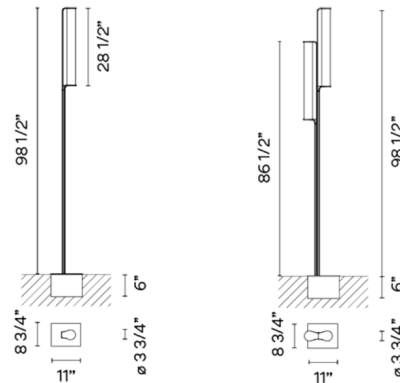

Lightology

lightology.com
866-954-4489
04-21-26

Project: _____
Company: _____
Location: _____ Fixture Type: _____
SPEC #: **VIB1415322**
Approved On: _____ Approved By: _____

Class Outdoor Post Light

By Vibia

Description

The Class Outdoor Post Light features a cylindrical, ridged glass diffuser that evokes the soaring lines of early 20th century Art Deco designs. The cylinder houses an integrated LED strip to produce warm, pleasant lighting, and it is supported by a sleek aluminum stem. Rather than merely blending into the environment, Class will stand out as a decorative element. Includes TRIAC dimmable remote driver which can be installed up to 30 feet from the fixture (cable not included).

Specifications

COLOR	Clear
BODY FINISH	Black
WATTAGE	8.6W
DIMMER	Standard 120V
DIMENSIONS	11"W x 98.5"H x 8.75"D
INTEGRATED LED MODULE	1 x LED/8.6W/120V LED
COUNTRY OF ORIGIN	Spain

Technical Information

COLOR RENDERING	90 CRI
LAMP COLOR	2700K
LUMENS/WATT	276.28
LUMINOUS FLUX	2376 lumens

Shown in black / clear

CLICK TO VIEW PRODUCT

Notes: