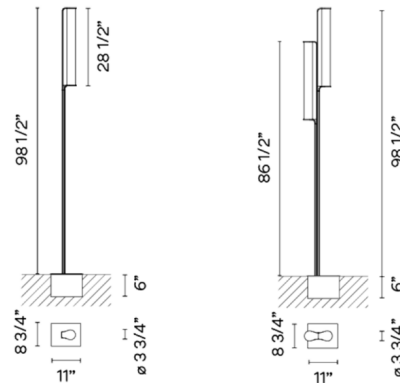

Lightology

lightology.com
866-954-4489
08-05-25

Project: _____

Company: _____

Location: _____ Fixture Type: _____

SPEC #: **VIB1415322**

Approved On: _____ Approved By: _____

Class Outdoor Post Light

By Vibia

Description

The Class Outdoor Post Light features a cylindrical, ridged glass diffuser that evokes the soaring lines of early 20th century Art Deco designs. The cylinder houses an integrated LED strip to produce warm, pleasant lighting, and it is supported by a sleek aluminum stem. Rather than merely blending into the environment, Class will stand out as a decorative element. Includes TRIAC dimmable remote driver which can be installed up to 30 feet from the fixture (cable not included).

Specifications

COLOR . . . . . Clear
BODY FINISH . . . . . Black
WATTAGE 8.6W
DIMMER . . . . . Standard 120V
DIMENSIONS . . . . . 11"W x 98.5"H x 8.75"D
INTEGRATED LED MODULE . . . . . 1 x LED/8.6W/120V LED
COUNTRY OF ORIGIN . . . . . Spain

Technical Information

COLOR RENDERING . . . . . 90 CRI
LAMP COLOR 2700K
LUMENS/WATT 276.28
LUMINOUS FLUX . . . . . 2376 lumens

Shown in black / clear

CLICK TO VIEW PRODUCT

Notes: