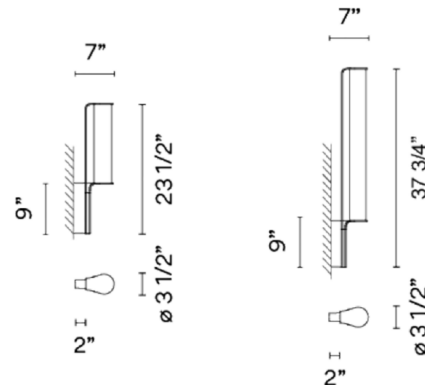

Lightology

lightology.com
866-954-4489
04-21-26

Project: _____
Company: _____
Location: _____ Fixture Type: _____
SPEC #: **VIB1415324**
Approved On: _____ Approved By: _____

Class Outdoor Wall Light

By Vibia

Description

The Class Outdoor Wall Light features a cylindrical, ridged glass diffuser that evokes the soaring lines of early 20th century Art Deco designs. The cylinder houses an integrated LED strip to produce warm, pleasant lighting, and it is supported by a sleek aluminum frame. Rather than merely blending into the environment, Class will stand out as a decorative element. Includes mounting plate to cover standard 4 inch junction box. TRIAC dimmable.

Specifications

COLOR	Clear
BODY FINISH	Black
WATTAGE	4.3W
DIMMER	Standard 120V
DIMENSIONS	3.5"W x 23.5"H x 7"D
INTEGRATED LED MODULE	1x LED/4.3W/120V LED
COUNTRY OF ORIGIN	Spain

Technical Information

COLOR RENDERING	90 CRI
LAMP COLOR	2700K
LUMENS/WATT	276.28
LUMINOUS FLUX	1188 lumens

Shown in black / clear

CLICK TO VIEW PRODUCT

Notes: