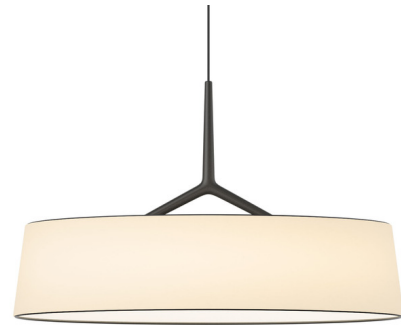

Lightology

lightology.com
866-954-4489
06-29-26

Project: _____

Company: _____

Location: _____ Fixture Type: _____

SPEC #: **VIB1415326**

Approved On: _____ Approved By: _____

Dama Pendant By Vibia

Description

The Dama Pendant offers a streamlined, modern take on the classic pendant design. The paper shade is supported by a sleek steel frame and thin cable for an ethereal look that will elevate any interior. Dama's sophisticated silhouette complements both modern and traditional interiors alike.

Specifications

COLOR	N/A
BODY FINISH	Black
WATTAGE	16.2W
DIMMER	0-10V
DIMENSIONS	17.75"W x 10.75"H
INTEGRATED LED MODULE	1 x LED/16.2W/120-230V LED
COUNTRY OF ORIGIN	Spain

Technical Information

COLOR RENDERING	90 CRI
LAMP COLOR	2700K
LUMENS/WATT	133.95
LUMINOUS FLUX	2170 lumens