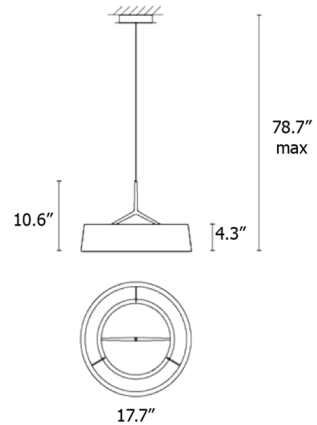

Shown in black