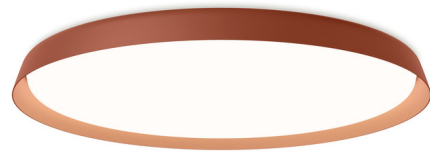

Lightology

lightology.com
866-954-4489
06-29-26

Project: _____
Company: _____
Location: _____ Fixture Type: _____
SPEC #: **VIB1415332**
Approved On: _____ Approved By: _____

Bigger Ceiling Light

By Vibia

Description

The Bigger Ceiling Light provides statement lighting without visually dominating the space it occupies. The fixture's sleek frame gives it a modern, minimalist look while bathing the space in warm, diffused light from its large LED panel. Bigger's large size and high light output make it perfect for spaces with high ceilings, where its light can imitate the feeling of natural light through a skylight window.

Specifications

COLOR	N/A
BODY FINISH	Terra Red
WATTAGE	46.7W
DIMMER	0-10V
DIMENSIONS	31.5"W x 4"H
INTEGRATED LED MODULE	1 x LED/46.7W/120-277V LED
COUNTRY OF ORIGIN	Spain

Technical Information

COLOR RENDERING	90 CRI
LAMP COLOR	2700K
LUMENS/WATT	140.19
LUMINOUS FLUX	6547 lumens