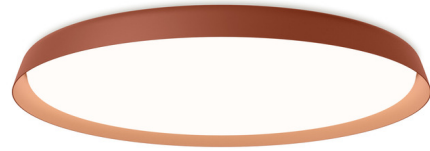

By Vibia

Description

The Bigger Ceiling Light provides statement lighting without visually dominating the space it occupies. The fixture's sleek frame gives it a modern, minimalist look while bathing the space in warm, diffused light from its large LED panel. Bigger's large size and high light output make it perfect for spaces with high ceilings, where its light can imitate the feeling of natural light through a skylight window.

Specifications

COLOR	N/A
BODY FINISH	Terra Red
WATTAGE	46.7W
DIMMER	0-10V
DIMENSIONS	31.5"W x 4"H
INTEGRATED LED MODULE	1 x LED/46.7W/120-277V LED
COUNTRY OF ORIGIN	Spain

Technical Information

COLOR RENDERING	90 CRI
LAMP COLOR	2700K
LUMENS/WATT	140.19
LUMINOUS FLUX	6547 lumens