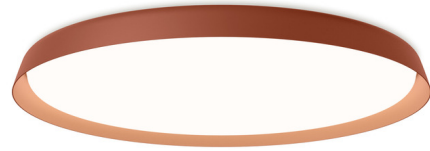

Lightology

lightology.com
866-954-4489
04-21-26

Project: _____
Company: _____
Location: _____ Fixture Type: _____
SPEC #: **VIB1415332**
Approved On: _____ Approved By: _____

Bigger Ceiling Light

By Vibia

Description

The Bigger Ceiling Light provides statement lighting without visually dominating the space it occupies. The fixture's sleek frame gives it a modern, minimalist look while bathing the space in warm, diffused light from its large LED panel. Bigger's large size and high light output make it perfect for spaces with high ceilings, where its light can imitate the feeling of natural light through a skylight window.

Specifications

COLOR	N/A
BODY FINISH	Terra Red
WATTAGE	46.7W
DIMMER	0-10V
DIMENSIONS	31.5"W x 4"H
INTEGRATED LED MODULE	1 x LED/46.7W/120-277V LED
COUNTRY OF ORIGIN	Spain

Technical Information

COLOR RENDERING	90 CRI
LAMP COLOR	2700K
LUMENS/WATT	140.19
LUMINOUS FLUX	6547 lumens