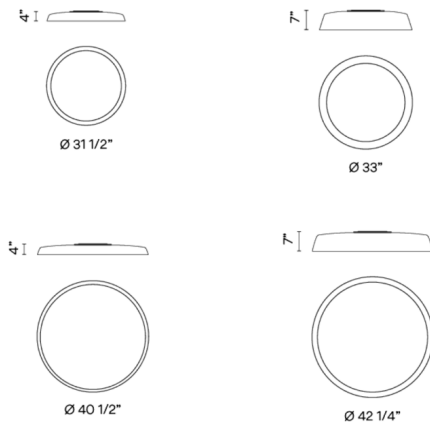

Shown in terra red