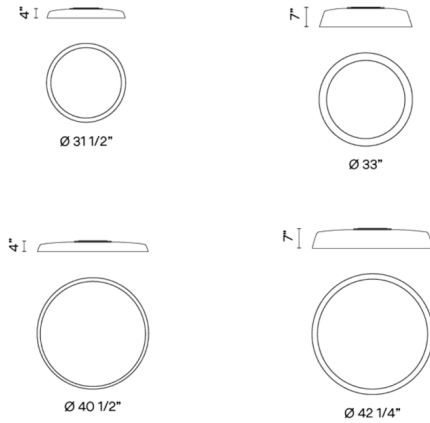

Shown in terra red