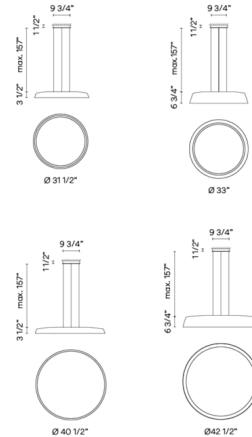

By Vibia

Description

The Bigger Pendant provides statement lighting without visually dominating the space it occupies. The fixture's sleek frame gives it a modern, minimalist look while bathing the space in warm, diffused light from its large LED panel. The slim shade of the 31.5 and 40.5 inch sizes is best suited for widespread, ambient lighting, while the deeper shade of the 33 and 42.5 inch sizes provides a more directed light beam. Includes round canopy in black finish.

Specifications

COLOR Green
 BODY FINISH Black
 WATTAGE 46.7W
 DIMMER 0-10V
 DIMENSIONS 31.5"W x 3.5"H
 INTEGRATED LED MODULE 1 x LED/46.7W/120-277V LED
 COUNTRY OF ORIGIN Spain

Technical Information

COLOR RENDERING 90 CRI
 LAMP COLOR 2700K
 LUMENS/WATT 140.19
 LUMINOUS FLUX 6547 lumens

Shown in black / green

CLICK TO VIEW PRODUCT

Notes: