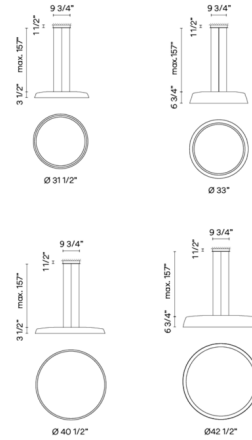

Lightology

lightology.com
866-954-4489
06-30-26

Project: _____
 Company: _____
 Location: _____ Fixture Type: _____
 SPEC #: **VIB1415349**
 Approved On: _____ Approved By: _____

Bigger Pendant By Vibia

Description

The Bigger Pendant provides statement lighting without visually dominating the space it occupies. The fixture's sleek frame gives it a modern, minimalist look while bathing the space in warm, diffused light from its large LED panel. The slim shade of the 31.5 and 40.5 inch sizes is best suited for widespread, ambient lighting, while the deeper shade of the 33 and 42.5 inch sizes provides a more directed light beam. Includes round canopy in black finish.

Specifications

COLOR Green
 BODY FINISH Black
 WATTAGE 46.7W
 DIMMER 0-10V
 DIMENSIONS 31.5"W x 3.5"H
 INTEGRATED LED MODULE 1 x LED/46.7W/120-277V LED
 COUNTRY OF ORIGIN Spain

Technical Information

COLOR RENDERING 90 CRI
 LAMP COLOR 2700K
 LUMENS/WATT 140.19
 LUMINOUS FLUX 6547 lumens

Shown in black / green

CLICK TO VIEW PRODUCT

Notes: