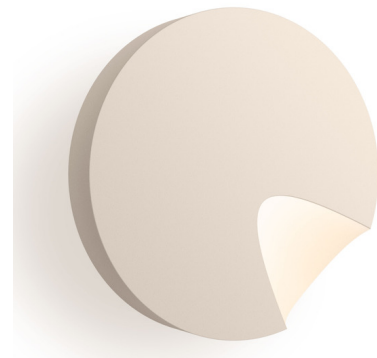

By Vibia

Description

The Dots Reading Wall Light provides functional, focused task lighting from a compact, circular housing. The sconce can be rotated 360 degrees to direct the beam of light precisely where it is needed. While the reading light can be used on its own or in a pair flanking a bed, it can also be installed alongside other fixtures from the Dots collection to create unique arrangements. Available with TRIAC/ELV dimmable driver or On/Off (non-dimmable).

Specifications

COLOR	N/A
BODY FINISH	Sand
WATTAGE	5.8W
DIMMER	Not Dimmable
DIMENSIONS	7"W x 7"H x 2"D
INTEGRATED LED MODULE	1 x LED/5.75W/120V LED
COUNTRY OF ORIGIN	Spain

Technical Information

COLOR RENDERING	90 CRI
LAMP COLOR	2700K
LUMENS/WATT	83.83
LUMINOUS FLUX	482 lumens