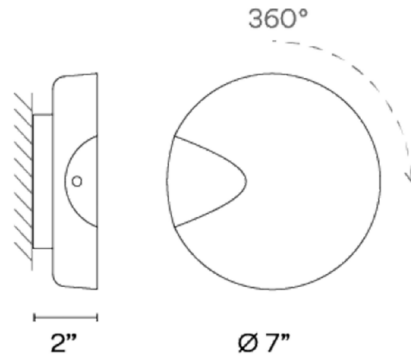

CLICK TO VIEW PRODUCT

Notes: