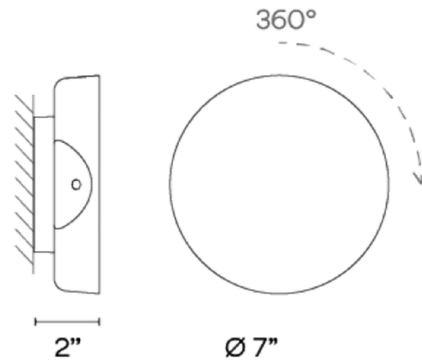

Shown in american oak

CLICK TO VIEW PRODUCT

Notes: