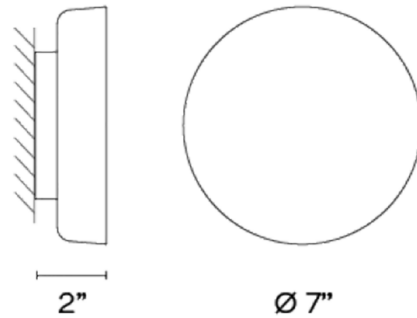

CLICK TO VIEW PRODUCT

Notes: