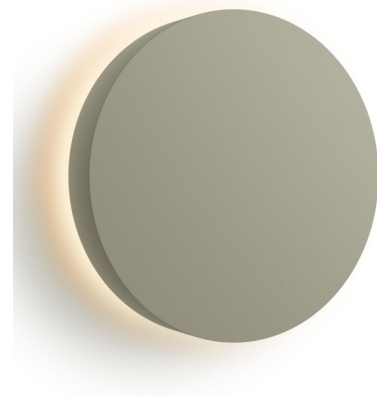

Lightology

lightology.com
866-954-4489
06-30-26

Project: _____

Company: _____

Location: _____ Fixture Type: _____

SPEC #: **VIB1415392**

Approved On: _____ Approved By: _____

Dots Ambient Wall Light By Vibia

Description

The Dots Ambient Wall Light casts a halo of light against the wall from a compact, circular housing to create an ethereal glow. While the light can be used on its own to provide ambient light, it can also be installed alongside other fixtures from the Dots collection to create unique arrangements. Available with TRIAC/ELV dimmable driver or On/Off (non-dimmable).

Specifications

COLOR	N/A
BODY FINISH	Green
WATTAGE	5.8W
DIMMER	Not Dimmable
DIMENSIONS	7"W x 7"H x 2"D
INTEGRATED LED MODULE	1 x LED/5.75W/120V LED
COUNTRY OF ORIGIN	Spain

Technical Information

COLOR RENDERING	90 CRI
LAMP COLOR	2700K
LUMENS/WATT	99.65
LUMINOUS FLUX	573 lumens

Shown in green