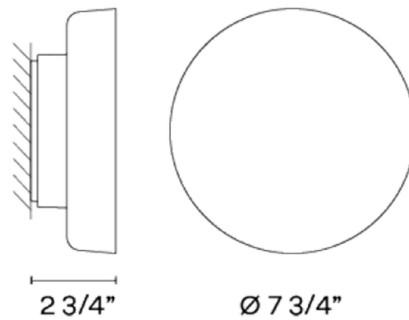

CLICK TO VIEW PRODUCT

Notes: