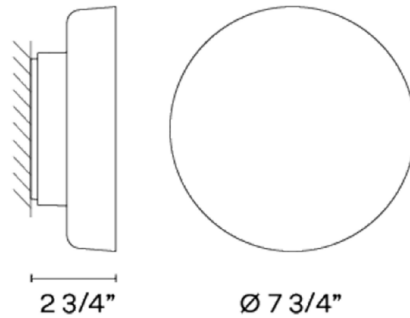

CLICK TO VIEW PRODUCT

Notes: