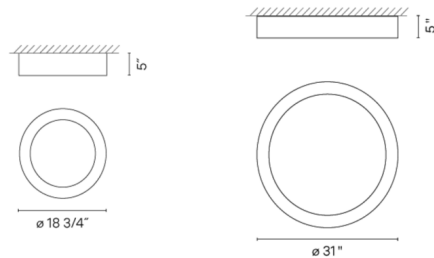

CLICK TO VIEW PRODUCT

Notes: