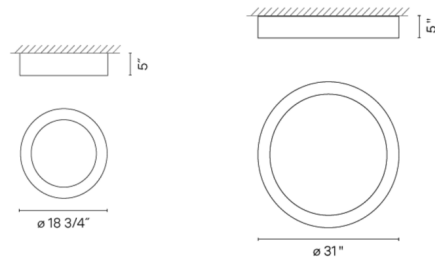

CLICK TO VIEW PRODUCT

Notes: