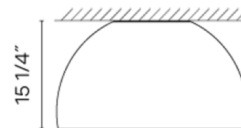

CLICK TO VIEW PRODUCT

Notes: