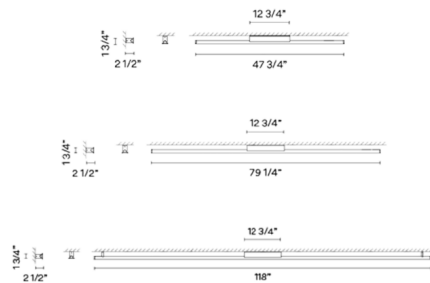

Lightology

lightology.com
866-954-4489
04-04-26

Project: _____

Company: _____

Location: _____ Fixture Type: _____

SPEC #: **VIB1415409**

Approved On: _____ Approved By: _____

Spa Wall / Ceiling Light

By Vibia

Description

The Spa Wall / Ceiling Light is a simple, linear fixture that produces diffuse, glare-free light for an intimate atmosphere. Spa can be mounted on the wall or ceiling, and its functionality is perfectly suited to bathrooms, dressing rooms, gyms and wellness spas, and more. TRIAC dimmable. Includes square mounting plate to cover standard 4 inch US junction box (not pictured).

Specifications

COLOR . . . . . N/A
BODY FINISH . . . . . Black
WATTAGE 10.8W
DIMMER . . . . . Standard 120V
DIMENSIONS . . . . . 47.5"W x 1.75"H x 2.5"D
INTEGRATED LED MODULE . . . . . 1 x LED/10.8W/120-277V LED
COUNTRY OF ORIGIN . . . . . Spain

Technical Information

COLOR RENDERING . . . . . 90 CRI
LAMP COLOR 2700K
LUMENS/WATT 144.44
LUMINOUS FLUX . . . . . 1560 lumens

Shown in black

CLICK TO VIEW PRODUCT

Notes: