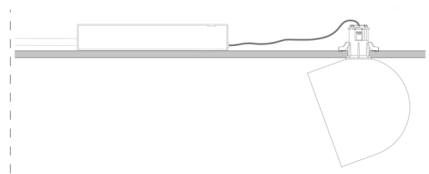

### Description

The Plusminus Solo Accent Spotlight is a functional and stylish fixture that can deliver focused accent lighting from the ceiling or wall. The bell-shaped fixture rotates 360 degrees and can be tilted 70 degrees to aim the light beam precisely where it is needed. Plusminus Solo is available in a variety of elegant finishes, elevating it from a utilitarian spotlight to a decorative element. Note: This fixture includes a recessed housing and remote power driver, and it does not mount to a standard 4 inch junction box. Installation requires 2 inches / 50mm of clearance behind drywall for the housing. Minimum drywall thickness: 3/16 inch (5mm). Maximum drywall thickness: 31/32 inch (25mm). See Assembly Instructions for more information.

### Specifications

COLOR	N/A
BODY FINISH	Blue
WATTAGE	7.9W
DIMMER	Not Dimmable
DIMENSIONS	4"W x 3.5"H x 4"D
INTEGRATED LED MODULE	1x LED/7.9W/120-277V LED
COUNTRY OF ORIGIN	Spain

### Technical Information

BEAM ANGLE	12°
COLOR RENDERING	90 CRI
LAMP COLOR	2700K
LUMENS/WATT	115.95
LUMINOUS FLUX	916 lumens

Notes:

Shown in blue

CLICK TO VIEW PRODUCT