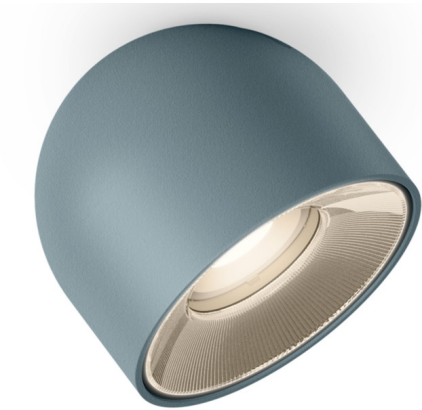

### Description

The Plusminus Solo Accent Spotlight is a functional and stylish fixture that can deliver focused accent lighting from the ceiling or wall. The bell-shaped fixture rotates 360 degrees and can be tilted 70 degrees to aim the light beam precisely where it is needed. Plusminus Solo is available in a variety of elegant finishes, elevating it from a utilitarian spotlight to a decorative element. Note: This fixture includes a recessed housing and remote power driver, and it does not mount to a standard 4 inch junction box. Installation requires 2 inches / 50mm of clearance behind drywall for the housing. Minimum drywall thickness: 3/16 inch (5mm). Maximum drywall thickness: 31/32 inch (25mm). See Assembly Instructions for more information.

### Specifications

COLOR	N/A
BODY FINISH	Blue
WATTAGE	7.9W
DIMMER	Not Dimmable
DIMENSIONS	4"W x 3.5"H x 4"D
INTEGRATED LED MODULE	1 x LED/7.9W/120-277V LED
COUNTRY OF ORIGIN	Spain

### Technical Information

BEAM ANGLE	12°
COLOR RENDERING	90 CRI
LAMP COLOR	2700K
LUMENS/WATT	115.95
LUMINOUS FLUX	916 lumens

Notes:

Shown in blue

CLICK TO VIEW PRODUCT