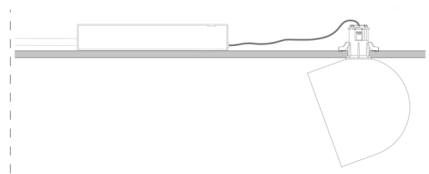

### Description

The Plusminus Solo Accent Spotlight is a functional and stylish fixture that can deliver focused accent lighting from the ceiling or wall. The bell-shaped fixture rotates 360 degrees and can be tilted 70 degrees to aim the light beam precisely where it is needed. Plusminus Solo is available in a variety of elegant finishes, elevating it from a utilitarian spotlight to a decorative element. Note: This fixture includes a recessed housing and remote power driver, and it does not mount to a standard 4 inch junction box. Installation requires 2 inches / 50mm of clearance behind drywall for the housing. Minimum drywall thickness: 3/16 inch (5mm). Maximum drywall thickness: 31/32 inch (25mm). See Assembly Instructions for more information.

### Specifications

COLOR	N/A
BODY FINISH	Blue
WATTAGE	7.9W
DIMMER	Not Dimmable
DIMENSIONS	4"W x 3.5"H x 4"D
INTEGRATED LED MODULE	1 x LED/7.9W/120-277V LED
COUNTRY OF ORIGIN	Spain

### Technical Information

BEAM ANGLE	12°
COLOR RENDERING	90 CRI
LAMP COLOR	2700K
LUMENS/WATT	115.95
LUMINOUS FLUX	916 lumens

Notes:

Shown in blue

CLICK TO VIEW PRODUCT