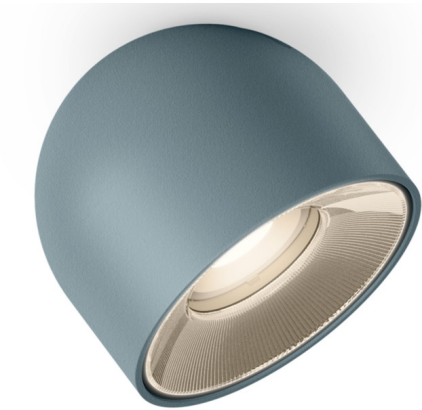

### Description

The Plusminus Solo Accent Spotlight is a functional and stylish fixture that can deliver focused accent lighting from the ceiling or wall. The bell-shaped fixture rotates 360 degrees and can be tilted 70 degrees to aim the light beam precisely where it is needed. Plusminus Solo is available in a variety of elegant finishes, elevating it from a utilitarian spotlight to a decorative element. Note: This fixture includes a recessed housing and remote power driver, and it does not mount to a standard 4 inch junction box. Installation requires 2 inches / 50mm of clearance behind drywall for the housing. Minimum drywall thickness: 3/16 inch (5mm). Maximum drywall thickness: 31/32 inch (25mm). See Assembly Instructions for more information.

### Specifications

COLOR	N/A
BODY FINISH	Blue
WATTAGE	7.9W
DIMMER	Not Dimmable
DIMENSIONS	4"W x 3.5"H x 4"D
INTEGRATED LED MODULE	1x LED/7.9W/120-277V LED
COUNTRY OF ORIGIN	Spain

### Technical Information

BEAM ANGLE	12°
COLOR RENDERING	90 CRI
LAMP COLOR	2700K
LUMENS/WATT	115.95
LUMINOUS FLUX	916 lumens

Notes:

Shown in blue

CLICK TO VIEW PRODUCT