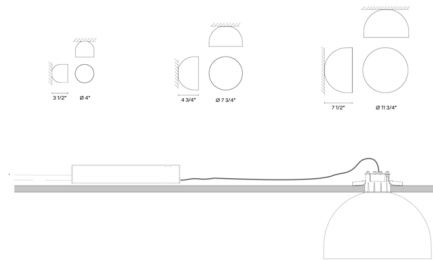

CLICK TO VIEW PRODUCT

Notes: