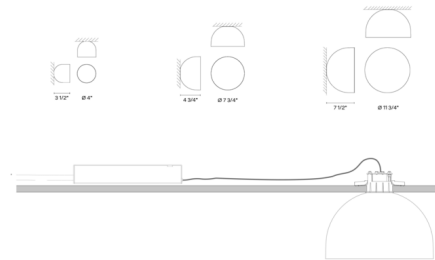

CLICK TO VIEW PRODUCT

Notes: