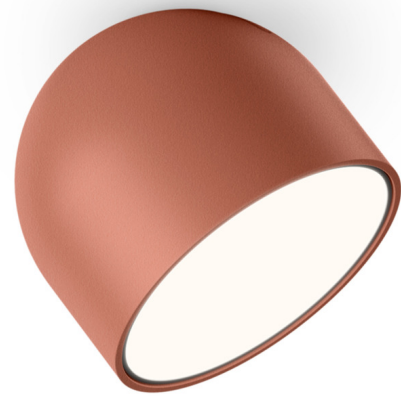

Description

The Plusminus Solo Wall / Ceiling Light is a functional and stylish fixture that can deliver general, diffused illumination from the ceiling or wall. The bell-shaped fixture rotates 360 degrees and can be tilted 70 degrees to aim the light beam precisely where it is needed. Plusminus Solo is available in a variety of elegant finishes, elevating it from a utilitarian spotlight to a decorative element. Note: This fixture includes a recessed housing and remote power driver, and it does not mount to a standard 4 inch junction box. Installation requires 2 inches / 50mm of clearance behind drywall for the housing. Minimum drywall thickness: 3/16 inch (5mm). Maximum drywall thickness: 31/32 inch (25mm). See Assembly Instructions for more information.

Specifications

COLOR N/A
BODY FINISH Terra Red
WATTAGE 7.9W
DIMMER Not Dimmable
DIMENSIONS 4"W x 3.5"H x 4"D
INTEGRATED LED MODULE 1x LED/7.9W/120-277V LED
COUNTRY OF ORIGIN Spain

Technical Information

COLOR RENDERING 90 CRI
LAMP COLOR 2700K
LUMENS/WATT 62.15
LUMINOUS FLUX 491 lumens

Shown in terra red

CLICK TO VIEW PRODUCT

Notes: