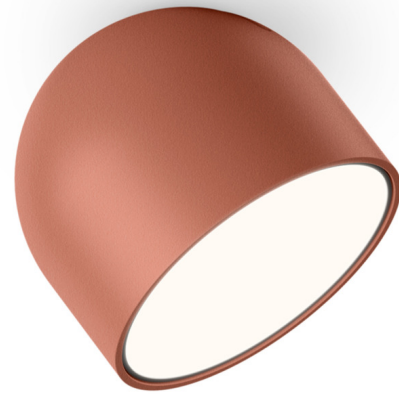

By Vibia

Description

The Plusminus Solo Wall / Ceiling Light is a functional and stylish fixture that can deliver general, diffused illumination from the ceiling or wall. The bell-shaped fixture rotates 360 degrees and can be tilted 70 degrees to aim the light beam precisely where it is needed. Plusminus Solo is available in a variety of elegant finishes, elevating it from a utilitarian spotlight to a decorative element. Note: This fixture includes a recessed housing and remote power driver, and it does not mount to a standard 4 inch junction box. Installation requires 2 inches / 50mm of clearance behind drywall for the housing. Minimum drywall thickness: 3/16 inch (5mm). Maximum drywall thickness: 31/32 inch (25mm). See Assembly Instructions for more information.

Specifications

COLOR N/A
BODY FINISH Terra Red
WATTAGE 7.9W
DIMMER Not Dimmable
DIMENSIONS 4"W x 3.5"H x 4"D
INTEGRATED LED MODULE 1x LED/7.9W/120-277V LED
COUNTRY OF ORIGIN Spain

Technical Information

COLOR RENDERING 90 CRI
LAMP COLOR 2700K
LUMENS/WATT 62.15
LUMINOUS FLUX 491 lumens

Shown in terra red

CLICK TO VIEW PRODUCT

Notes: