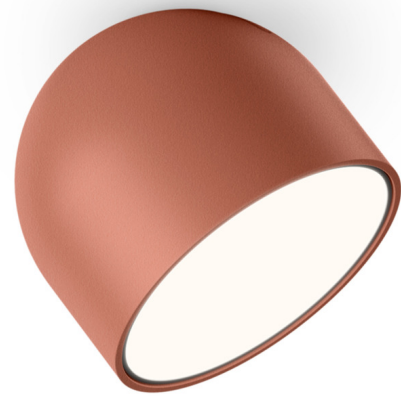

By Vibia

Description

The Plusminus Solo Wall / Ceiling Light is a functional and stylish fixture that can deliver general, diffused illumination from the ceiling or wall. The bell-shaped fixture rotates 360 degrees and can be tilted 70 degrees to aim the light beam precisely where it is needed. Plusminus Solo is available in a variety of elegant finishes, elevating it from a utilitarian spotlight to a decorative element. Note: This fixture includes a recessed housing and remote power driver, and it does not mount to a standard 4 inch junction box. Installation requires 2 inches / 50mm of clearance behind drywall for the housing. Minimum drywall thickness: 3/16 inch (5mm). Maximum drywall thickness: 31/32 inch (25mm). See Assembly Instructions for more information.

Specifications

COLOR N/A
BODY FINISH Terra Red
WATTAGE 7.9W
DIMMER Not Dimmable
DIMENSIONS 4"W x 3.5"H x 4"D
INTEGRATED LED MODULE 1x LED/7.9W/120-277V LED
COUNTRY OF ORIGIN Spain

Technical Information

COLOR RENDERING 90 CRI
LAMP COLOR 2700K
LUMENS/WATT 62.15
LUMINOUS FLUX 491 lumens

Shown in terra red

CLICK TO VIEW PRODUCT

Notes: