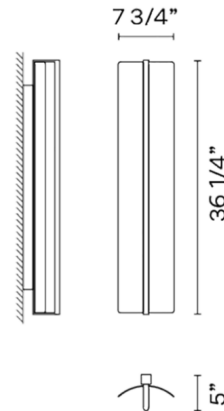

Lightology

lightology.com
866-954-4489
06-19-26

Project: _____

Company: _____

Location: _____ Fixture Type: _____

SPEC #: **VIB1415547**

Approved On: _____ Approved By: _____

Kontorno Wall Light

By Vibia

Description

The Kontorno Wall Light features a sleek steel frame and a rounded, half-cylinder reflector for a unique modern look. The frame is lined with LEDs, which shine towards the reflector to create pleasant, indirect lighting with reduced glare. Includes square mounting plate to cover standard 4 inch US junction box (not pictured).

Specifications

COLOR . . . . . White
BODY FINISH . . . . . Black
WATTAGE 21W
DIMMER 0-10V
DIMENSIONS . . . . . 7.75"W x 36.25"H x 5"D
INTEGRATED LED MODULE . . . . . 1 x LED/21W/120-277V LED
COUNTRY OF ORIGIN . . . . . Spain

Technical Information

COLOR RENDERING . . . . . 90 CRI
LAMP COLOR 2700K
LUMENS/WATT 113.38
LUMINOUS FLUX . . . . . 2381 lumens

Shown in black / white

CLICK TO VIEW PRODUCT

Notes: