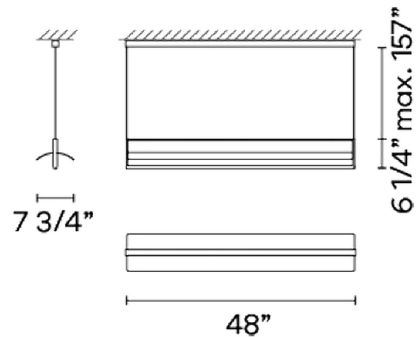

Shown in black