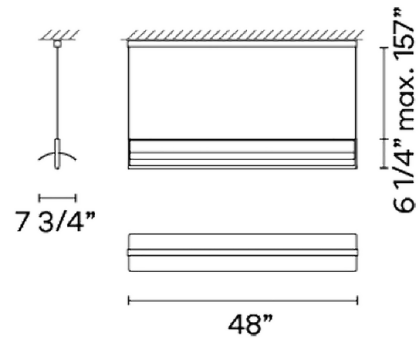

Shown in black