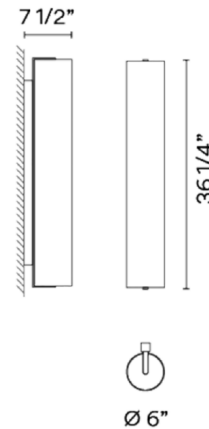

Description

The Kontorno Glass Wall Light features a sleek steel frame and a cylindrical glass diffuser for a streamlined, modern look. The frame is embedded with an LED strip, which shines through the diffuser to produce a warm, 360 degree glow. Includes square mounting plate to cover standard 4 inch US junction box (not pictured).

Specifications

COLOR	N/A
BODY FINISH	Black
WATTAGE	21W
DIMMER	0-10V
DIMENSIONS	6"W x 36.25"H x 7.5"D
INTEGRATED LED MODULE	1 x LED/21W/120-277V LED
COUNTRY OF ORIGIN	Spain

Technical Information

COLOR RENDERING	90 CRI
LAMP COLOR	2700K
LUMENS/WATT	113.38
LUMINOUS FLUX	2381 lumens

Shown in black

CLICK TO VIEW PRODUCT

Notes: