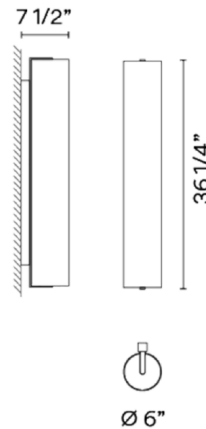

Description

The Kontorno Glass Wall Light features a sleek steel frame and a cylindrical glass diffuser for a streamlined, modern look. The frame is embedded with an LED strip, which shines through the diffuser to produce a warm, 360 degree glow. Includes square mounting plate to cover standard 4 inch US junction box (not pictured).

Specifications

COLOR	N/A
BODY FINISH	Black
WATTAGE	21W
DIMMER	0-10V
DIMENSIONS	6"W x 36.25"H x 7.5"D
INTEGRATED LED MODULE	1 x LED/21W/120-277V LED
COUNTRY OF ORIGIN	Spain

Technical Information

COLOR RENDERING	90 CRI
LAMP COLOR	2700K
LUMENS/WATT	113.38
LUMINOUS FLUX	2381 lumens

Shown in black

CLICK TO VIEW PRODUCT

Notes: