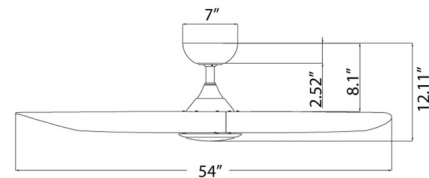

CLICK TO VIEW PRODUCT

Notes: