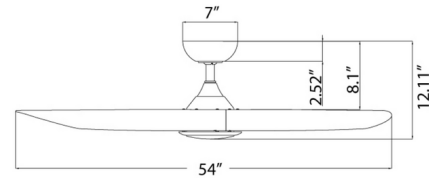

CLICK TO VIEW PRODUCT

Notes: