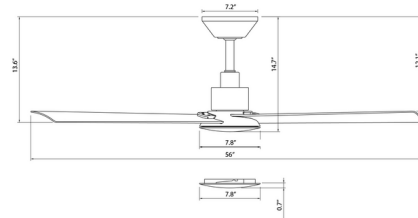

CLICK TO VIEW PRODUCT

Notes: