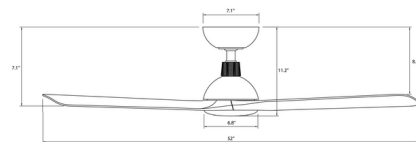

CLICK TO VIEW PRODUCT

Notes: