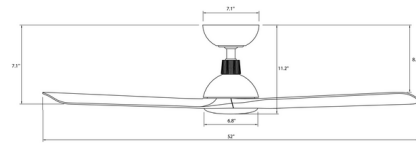

CLICK TO VIEW PRODUCT

Notes: