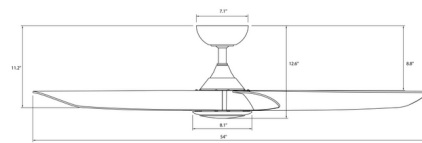

CLICK TO VIEW PRODUCT

Notes: