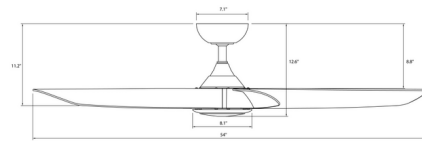

CLICK TO VIEW PRODUCT

Notes: