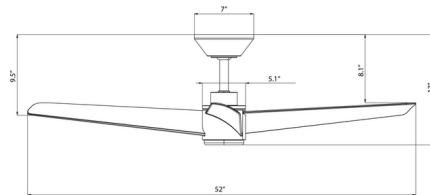

CLICK TO VIEW PRODUCT

Notes: