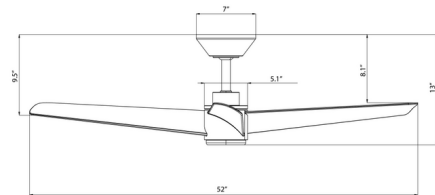

CLICK TO VIEW PRODUCT

Notes: