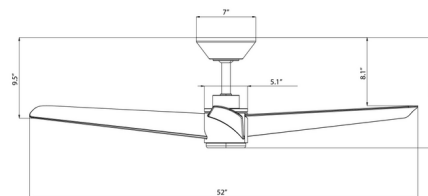

CLICK TO VIEW PRODUCT

Notes: