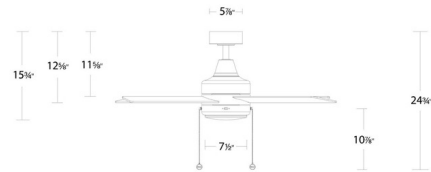

Description

The Quade Ceiling Fan is a damp rated, high-value fan with three speed options. Enhance your interiors with the gently-curved shape of this elegant fan. Features a color-select switch allowing user to select between 2700K, 3000K, 4000K and 5000K color temperature options. Dimming with an electronic low voltage (ELV) dimmer. Pull chain 1 controls the fan speed and Pull chain 2 turns the light on/off. Includes a reverse switch on surface of housing.

Shown in matte black / frosted

52" Ceiling Fan

Specifications

BLADE COLOR	Frosted
BODY FINISH	Matte Black
WATTAGE	21W
DIMMER	Low Voltage Electronic
DIMENSIONS	52"W x 15.75"H
INTEGRATED LED MODULE	1 x LED/21W/120V LED
COUNTRY OF ORIGIN	China

Technical Information

LAMP LIFE	50000 hours
COLOR RENDERING	90 CRI
LAMP COLOR	CCT Select
LUMENS/WATT	53.43
LUMINOUS FLUX	1122 lumens

CLICK TO VIEW PRODUCT

Notes: