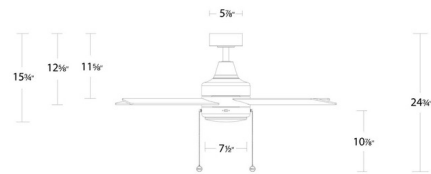

52" Ceiling Fan