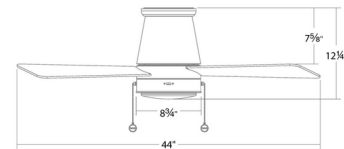

Shown in matte white / frosted

CLICK TO VIEW PRODUCT

Notes: