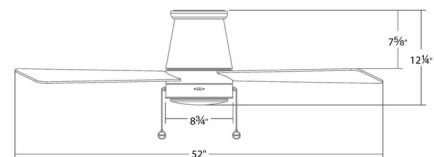

CLICK TO VIEW PRODUCT

Notes: