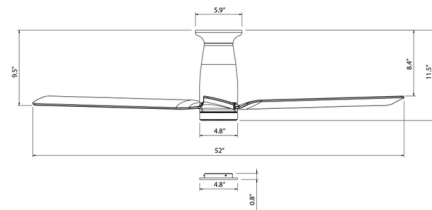

CLICK TO VIEW PRODUCT

Notes: