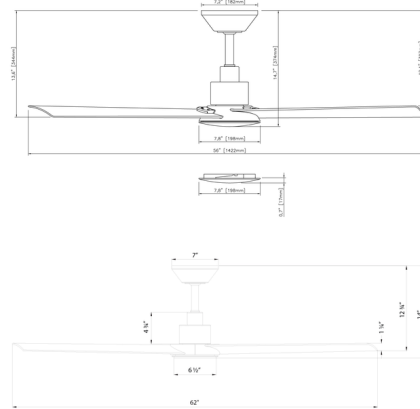

### Specifications

COLOR	Frosted
BODY FINISH	Bronze
WATTAGE	21W
DIMMER	Included
DIMENSIONS	56"W x 13.1"H
BULB	1 x LED/21W/120V LED
COUNTRY OF ORIGIN	China

### Technical Information

LAMP LIFE	50000 hours
LAMP COLOR	CCT Select
LUMENS/WATT	89.90
LUMINOUS FLUX	1888 lumens

Shown in bronze / frosted

CLICK TO VIEW PRODUCT

Notes: