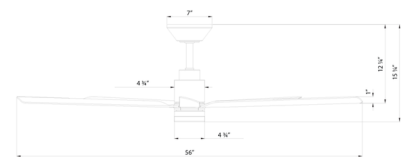

Lightology

lightology.com
866-954-4489
04-25-26

Project: _____
Company: _____
Location: _____ Fixture Type: _____
SPEC #: **MFR1415591**
Approved On: _____ Approved By: _____

Smooth Smart Ceiling Fan with Color-Select Light By Modern Forms

Description

The Smooth Smart Ceiling Fan combines minimalist design with modern functionality. Its trio of ABS blades feature a gracefully curved detail where they connect to the housing, creating a seamless sweep. An integrated color-select LED light at the fan's center emits a warm glow through an opal polycarbonate lens. The Smooth features a color-select switch which allows user to select between 2700K, 3000K, 4000K and 5000K color temperature options. Sync the Smooth with the exclusive Modern Forms app to control fan speed, and use smart features like adaptive learning, create groups, and more. Modern Forms Fans pair with the smart home tech including Google Assistant, Amazon Alexa, Samsung Smart Things, Control 4, and Josh.ai. Fan includes a 6 inch downrod, cap for non-light use, and Bluetooth F-RCBT remote control to control fan speed and light brightness, and switch between summer and winter mode. Optional wall switches available for 3 or 4 way setup, sold separately. Note: Not all options available.

Specifications

COLOR	Opal
BODY FINISH	Brushed Nickel / Silver
WATTAGE	16W
DIMMER	Included
DIMENSIONS	52"W x 14.6"H
BULB	1 x LED/16W/120V LED
COUNTRY OF ORIGIN	China

Technical Information

LAMP LIFE	50000 hours
COLOR RENDERING	90 CRI
LAMP COLOR	CCT Select
LUMENS/WATT	44.19
LUMINOUS FLUX	707 lumens

Shown in brushed nickel / silver / opal

CLICK TO VIEW PRODUCT

Notes: