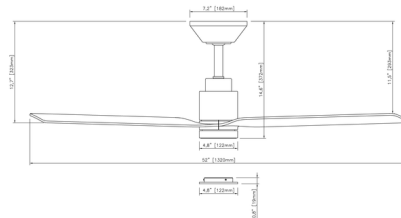

Shown in brushed nickel / silver / opal