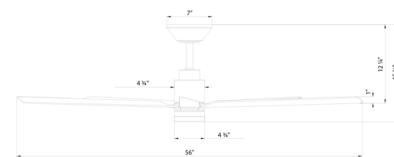

Specifications

BLADE COLOR	Opal
BODY FINISH	Brushed Nickel / Silver
WATTAGE	16W
DIMMER	Included
DIMENSIONS	52"W x 14.6"H
INTEGRATED LED MODULE	1 x LED/16W/120V LED
COUNTRY OF ORIGIN	China

Technical Information

LAMP LIFE	50000 hours
COLOR RENDERING	90 CRI
LAMP COLOR	CCT Select
LUMENS/WATT	44.19
LUMINOUS FLUX	707 lumens

Shown in brushed nickel / silver / opal

CLICK TO VIEW PRODUCT

Notes: