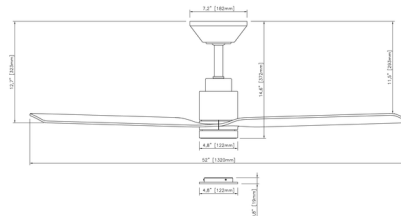

Shown in brushed nickel / silver / opal