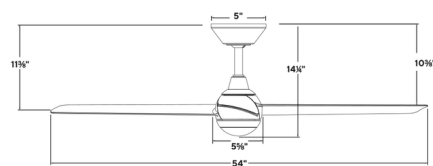

CLICK TO VIEW PRODUCT

Notes: