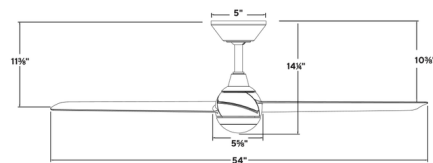

CLICK TO VIEW PRODUCT

Notes: