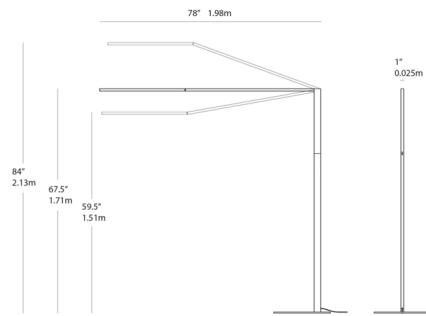

CLICK TO VIEW PRODUCT

Notes: