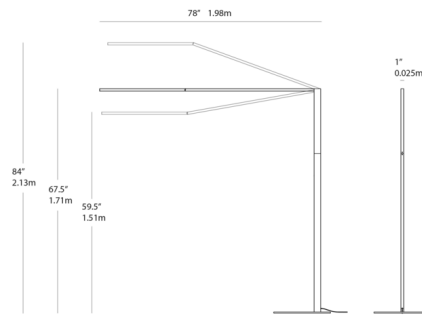

CLICK TO VIEW PRODUCT

Notes: