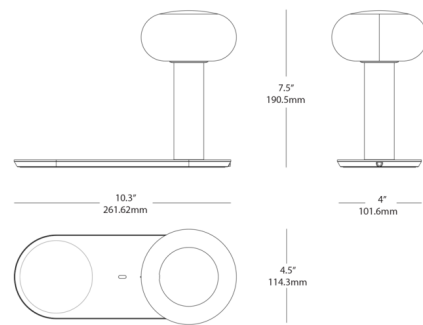

CLICK TO VIEW PRODUCT

Notes: