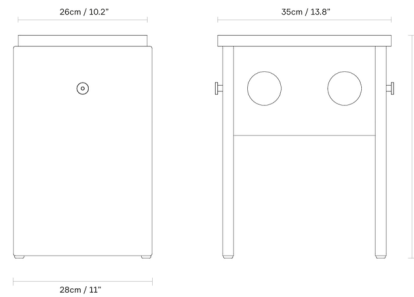

Shown in recycled packaging waste

Specifications

COLOR	N/A
BODY FINISH	Recycled Packaging Waste
WATTAGE	N/A
DIMMER	N/A
DIMENSIONS	13.8"W x 17.9"H x 11"D
BULB	N/A
COUNTRY OF ORIGIN	Bosnia and Herzegovina