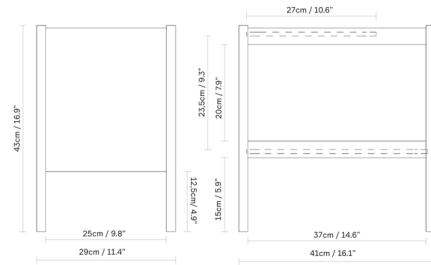

By Form & Refine

Description

The Journal Side Table is a small versatile companion for any type of living space. The contrast between the sharp leg profiles and the gently rounded edges of the tabletop creates a striking and sophisticated effect. In a functional detail, a gap between the frame and the tabletop creates a convenient place to store journals, magazines and newspapers. The table is carefully dimensioned to match a wide variety of uses and contexts, for example as a coffee table, magazine rack, side table or bedside table.

Shown in natural oak

Specifications

COLOR	N/A
BODY FINISH	Natural Oak
WATTAGE	N/A
DIMMER	N/A
DIMENSIONS	11.4"W x 16.9"H x 16.1"D
BULB	N/A
COUNTRY OF ORIGIN	Poland

CLICK TO VIEW PRODUCT

Notes: