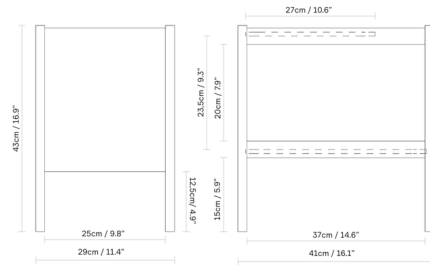

By Form & Refine

Description

The Journal Side Table is a small versatile companion for any type of living space. The contrast between the sharp leg profiles and the gently rounded edges of the tabletop creates a striking and sophisticated effect. In a functional detail, a gap between the frame and the tabletop creates a convenient place to store journals, magazines and newspapers. The table is carefully dimensioned to match a wide variety of uses and contexts, for example as a coffee table, magazine rack, side table or bedside table.

Shown in natural oak

Specifications

COLOR	N/A
BODY FINISH	Natural Oak
WATTAGE	N/A
DIMMER	N/A
DIMENSIONS	11.4"W x 16.9"H x 16.1"D
BULB	N/A
COUNTRY OF ORIGIN	Poland

CLICK TO VIEW PRODUCT

Notes: