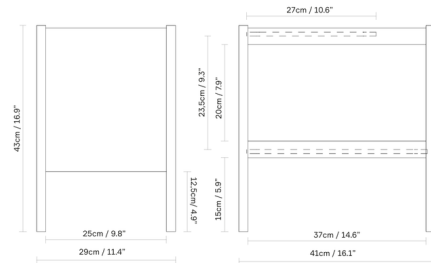

By Form & Refine

Description

The Journal Side Table is a small versatile companion for any type of living space. The contrast between the sharp leg profiles and the gently rounded edges of the tabletop creates a striking and sophisticated effect. In a functional detail, a gap between the frame and the tabletop creates a convenient place to store journals, magazines and newspapers. The table is carefully dimensioned to match a wide variety of uses and contexts, for example as a coffee table, magazine rack, side table or bedside table.

Shown in natural oak

Specifications

COLOR	N/A
BODY FINISH	Natural Oak
WATTAGE	N/A
DIMMER	N/A
DIMENSIONS	11.4"W x 16.9"H x 16.1"D
BULB	N/A
COUNTRY OF ORIGIN	Poland

CLICK TO VIEW PRODUCT

Notes: