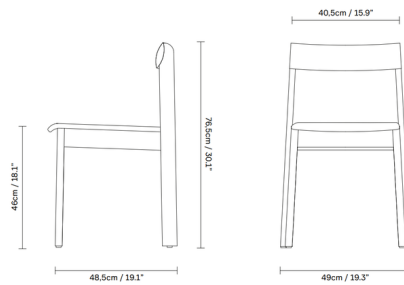

### Specifications

COLOR	N/A
BODY FINISH	Natural Oak / Gray
WATTAGE	N/A
DIMMER	N/A
DIMENSIONS	19.3"W x 30.1"H x 19.1"D
BULB	N/A
COUNTRY OF ORIGIN	Bosnia and Herzegovina

CLICK TO VIEW PRODUCT

Notes: